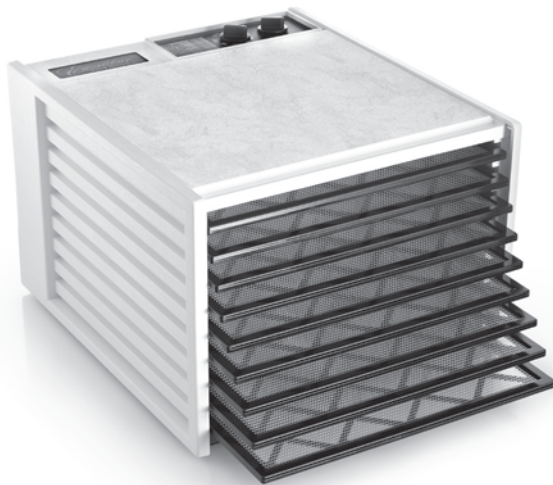

Project Name:	
Location:	
Item:	Qty.:
Model:	

Excalibur 9-Tray with Timer

#4926T220

Features

- Contains 9 trays with 15 square feet of tray area.
- Built-in on/off switch.
- 7" fan
- 600 watts / 220 V
- Adjustable thermostat
- 26 hour timer
- Unit Size: 12 1/2"H x 17"W x 19"D
- **Available in case color Black or White.**
- All units come with a black door and black trays.

Specifications subject to change

Approvals:

Project Name:	
Location:	
Item:	Qty.:
Model:	

Excalibur 9-Tray with Timer

#4926T220

Dimensional Data						
Model No.	Dimensions (WxDxH)	Watts	Trays	Sq. Ft.	Weight	Color
#4926T220B	12 1/2"H x 17"W x 19"D	600	9	15	22 lbs	Black
#4926T220W	12 1/2"H x 17"W x 19"D	600	9	15	22 lbs	White

Features

- 9 trays with 15 square feet of tray area.
- Built-in on/off switch
- 7" fan, 600 watts and an adjustable thermostat.
- 26 hour timer
- Available in case color **Black or White.**
- All units come with a black door and black trays.