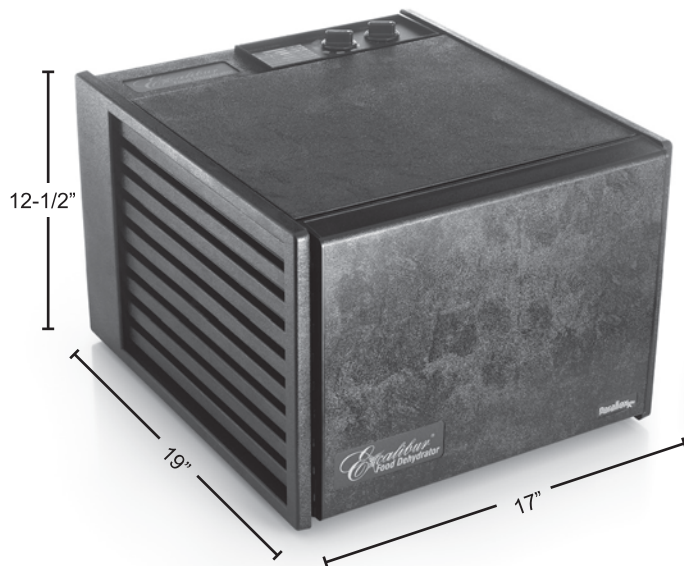

Project Name:	
Location:	
Item:	Qty.:
Model:	

Excalibur 9-Tray with Timer

#4926T220

Features

- Contains 9 trays with 15 square feet of tray area.
- Built-in on/off switch.
- 7" fan
- 600 watts / 220 V
- Adjustable thermostat
- 26 hour timer
- Unit Size: 12 1/2"H x 17"W x 19"D
- **Available in case color Black or White.**
- All units come with a black door and black trays.

Specifications subject to change

Approvals:

Project Name:	
Location:	
Item:	Qty.:
Model:	

Excalibur 9-Tray with Timer

#4926T220

Dimensional Data						
Model No.	Dimensions (WxDxH)	Watts	Trays	Sq. Ft.	Weight	Color
#4926T220B	12 1/2"H x 17"W x 19"D	600	9	15	22 lbs	Black
#4926T220W	12 1/2"H x 17"W x 19"D	600	9	15	22 lbs	White

Features

- 9 trays with 15 square feet of tray area.
- Built-in on/off switch
- 7" fan, 600 watts and an adjustable thermostat.
- 26 hour timer
- Available in case color **Black or White.**
- All units come with a black door and black trays.