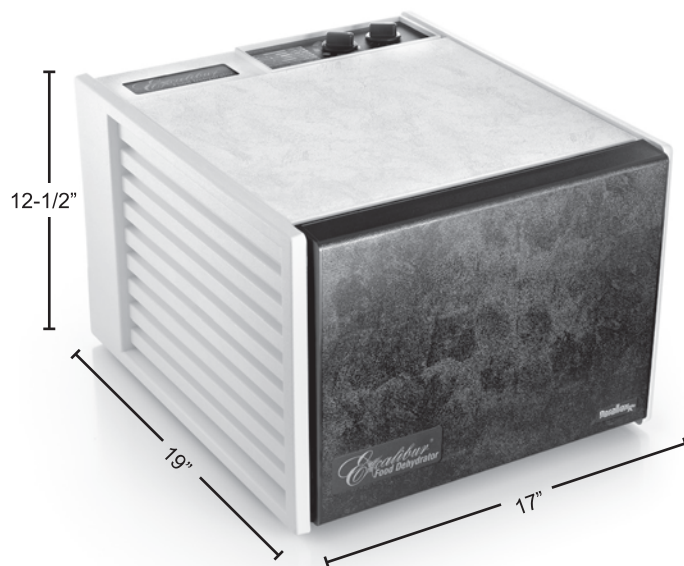

Project Name:	
Location:	
Item:	Qty.:
Model:	

Excalibur 9-Tray with Timer

#4926T220

Features

- Contains 9 trays with 15 square feet of tray area.
- Built-in on/off switch.
- 7" fan
- 600 watts / 220 V
- Adjustable thermostat
- 26 hour timer
- Unit Size: 12 1/2"H x 17"W x 19"D
- **Available in case color Black or White.**
- All units come with a black door and black trays.

Specifications subject to change

Approvals:

Project Name:	
Location:	
Item:	Qty.:
Model:	

Excalibur 9-Tray with Timer

#4926T220

Dimensional Data						
Model No.	Dimensions (WxDxH)	Watts	Trays	Sq. Ft.	Weight	Color
#4926T220B	12 1/2"H x 17"W x 19"D	600	9	15	22 lbs	Black
#4926T220W	12 1/2"H x 17"W x 19"D	600	9	15	22 lbs	White

Features

- 9 trays with 15 square feet of tray area.
- Built-in on/off switch
- 7" fan, 600 watts and an adjustable thermostat.
- 26 hour timer
- Available in case color **Black or White.**
- All units come with a black door and black trays.